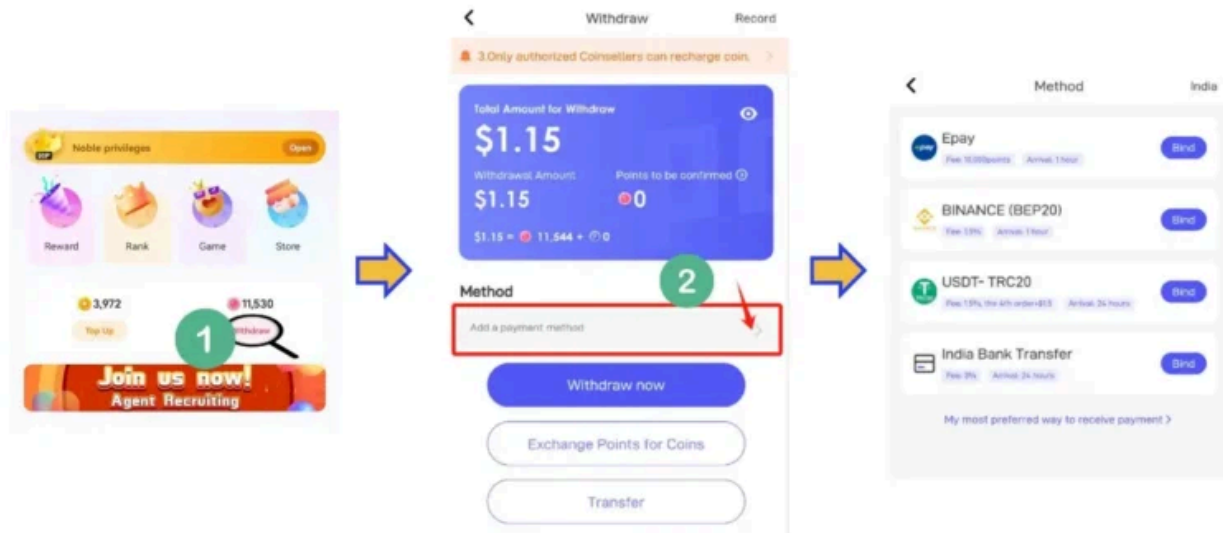

Vone LIVE S-IDOL

How to Apply:

- Both males and females can apply to become a Vone host.
- A short video clip for more than 45 sec showcasing your talent is required.
- It is mandatory to send the following documents to us via WhatsApp at +917065384660
1. Vone id
2. Self-introduction talent video (send as an attachment)
3. Proof of other platform's income, number of fans, etc.

Note: Your daily task will be TURNED OFF after becoming S-idol and turned back on when your S-idol status is turned off

- The last month's income is $\geq 40,000,000$ points (excluding platform rewards), so start to enjoy the doubled live duration rewards.
- If the host has become the S-idol in the first month, the live duration amount will not be doubled.