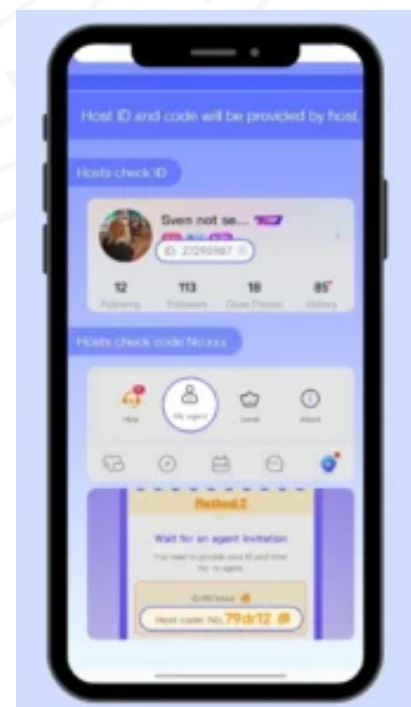

## How to Become Host

THERE ARE TWO WAYS TO BECOME A HOST ON Vone APP:

### Method 1: Use Agent ID For Host Registration

- Download Vone App
- Install & Register on Vone App.
- Host Need To Click on 'My Agent' from Profile Options.
- Enter Agent ID '263506' & Apply To Join The Agency.

### Method 2: Accept Agent Invite To Become Host

- Download Vone App
- Install & Register on the Vone App.
- Find the Vone ID & Host Code
- (To check ID & Host Code, Click on the 'My Agent' Option in the Profile.)
- Submit the form with the correct details OR send us your Vone ID & Host Code on Whatsapp at +917065384660