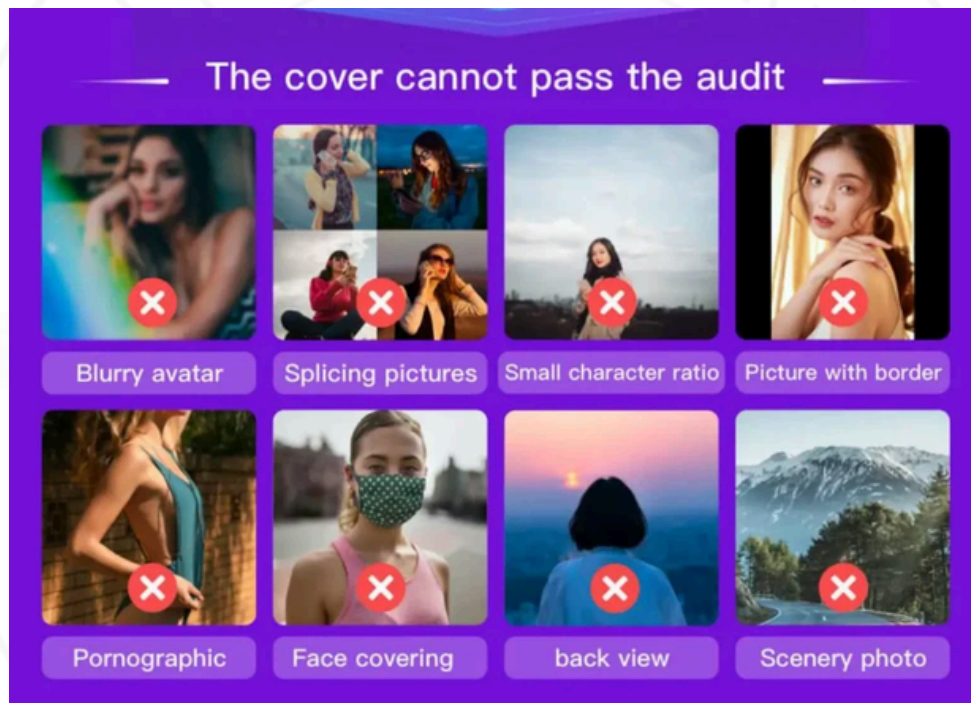

Cover Photo Rule:

- The cover photo will be displayed for the Live/Party cover
- The cover photo must be real.
- The live stream will be cut off if the host does not upload a compliant cover photo.
- Better cover photos and live performances will lead to more exposure
- The non-compliant cover photos are shown below:

Live streaming Rule:

- No underage person in the cam
- Promotion of any third-party platform is restricted.
- Sit comfortably and keep your face in front of the camera while live-streaming.
- No pornography.
- The background should be nice with good lighting.
- Wear comfortable clothes and good make-up to enhance your beauty.