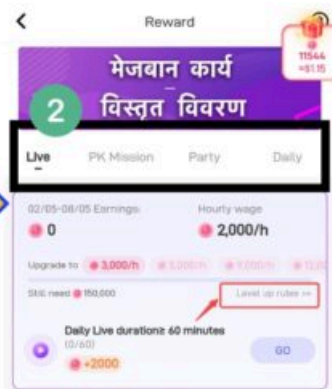

Vone HOST EARNING

Vone Live Salary:

- Gifts Earning: 70% of sharing of gifts costs
- Message: 4 points per message

Vone Reward Income:

Hourly Salary Reward:

- Weekly host hourly salary reward of around $100 – $300
- Check the rewards section & level-up rules in your profile for detailed information.
- After completing the task, the host has to claim rewards within 24 hours.

Level Task

	Earnings in the recent 7 days	Task reward of the day	$5 Income Task Reward	Hourly Max Task Reward
S	50,000,000	120,000 *4H/Day	10,000 * 3 H/Day	130,000/H
A	22,000,000	70,000 *4H/Day	10,000 * 3 H/Day	80,000/H
B	10,000,000	50,000 *3H/Day	10,000 * 3 H/Day	60,000/H
C	7,000,000	40,000 *3H/Day	10,000 * 3 H/Day	50,000/H
D	4,000,000	28,000 *3H/Day	10,000 * 3 H/Day	38,000/H
E	2,000,000	8,000 *3H/Day	10,000 * 3 H/Day	18,000/H
F	1,200,000	2,000 *3H/Day	10,000 * 3 H/Day	12,000/H

Host Ranking Rewards:

- Host Live Ranking
- Host Wish Ranking
- Host Tips Ranking

HOST RANKING RULES

Host Live Rank:

- Minimum requirement:
- Live streaming should be more than or equal to 1 hour.