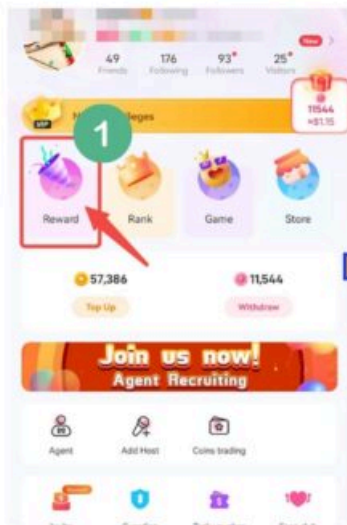

Vone HOST EARNING

Vone Live Salary:

- Gifts Earning: 70% of sharing of gifts costs
- Message: 4 points per message

Vone Reward Income:

Hourly Salary Reward:

- Weekly host hourly salary reward of around $100 – $300
- Check the rewards section & level-up rules in your profile for detailed information.
- After completing the task, the host has to claim rewards within 24 hours.

Level Task

	Earnings in the recent 7 days	Task reward of the day	$5 Income Task Reward	Hourly Max Task Reward
S	50,000,000	120,000 *4H/Day	10,000 * 3 H/Day	130,000/H
A	22,000,000	70,000 *4H/Day	10,000 * 3 H/Day	80,000/H
B	10,000,000	50,000 *3H/Day	10,000 * 3 H/Day	60,000/H
C	7,000,000	40,000 *3H/Day	10,000 * 3 H/Day	50,000/H
D	4,000,000	28,000 *3H/Day	10,000 * 3 H/Day	38,000/H
E	2,000,000	8,000 *3H/Day	10,000 * 3 H/Day	18,000/H
F	1,200,000	2,000 *3H/Day	10,000 * 3 H/Day	12,000/H

Host Ranking Rewards:

- Host Live Ranking
- Host Wish Ranking
- Host Tips Ranking

HOST RANKING RULES

Host Live Rank:

- Minimum requirement:
- Live streaming should be more than or equal to 1 hour.